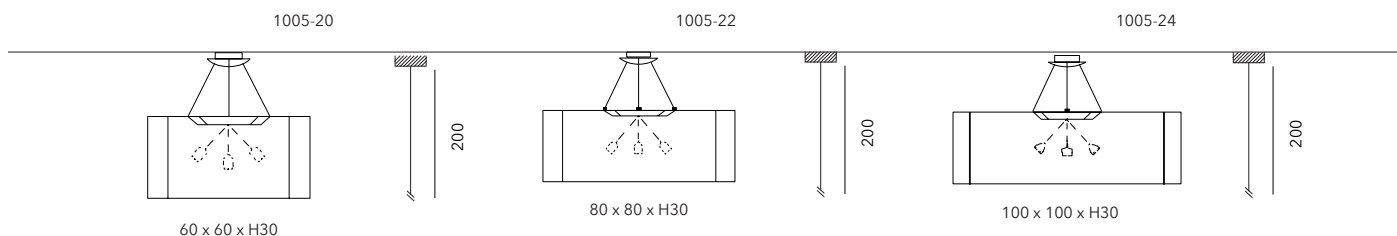

1005-24 SQUARE

Mounting: Sospensione / Suspension

Environment: Indoor - IP20

Materials: Tessuto e Metallo / Fabric and Metal

Voltage: 220-240V 50/60Hz

Source: Bulb 3 x 10W E27 - LED

Chiusura inferiore totale plexiglass /
Total plexiglass bottom closure