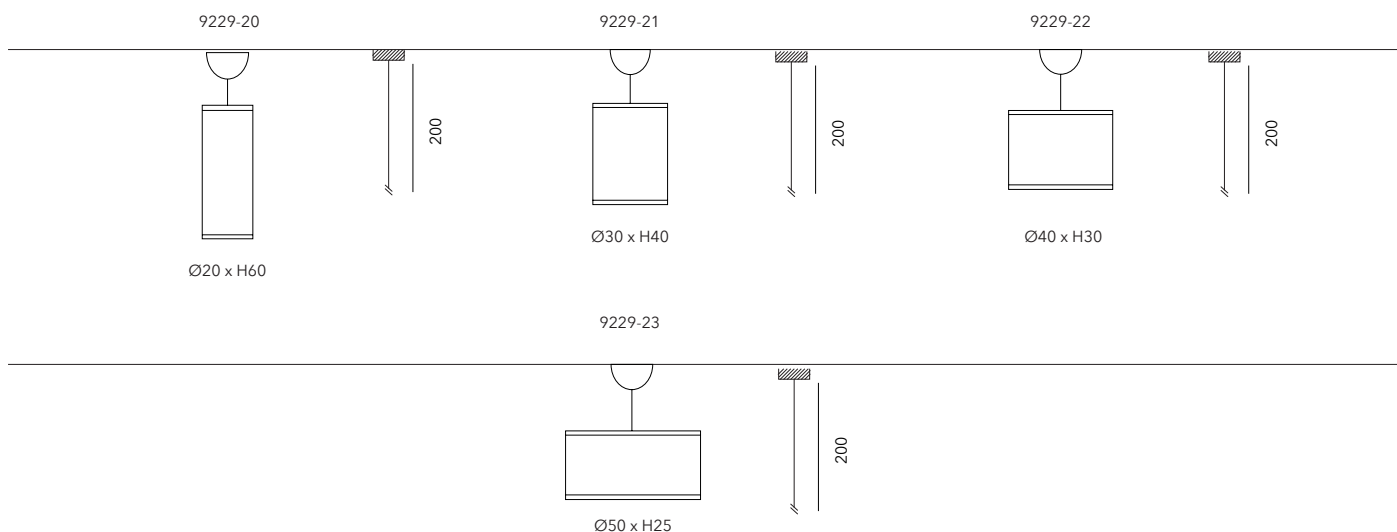

Fabric Suspension

TECHNICAL SHEET

9229-20 CYLINDER

Mounting: Sospensione / Suspension

Environment: Indoor - IP20

Materials: Tessuto e Metallo / Fabric and Metal

Voltage: 220-240V 50/60Hz

Source: Bulb 1 x 10W - E27 LED

9229-21 CYLINDER

Mounting: Sospensione / Suspension

Environment: Indoor - IP20

Materials: Tessuto e Metallo / Fabric and Metal

Voltage: 220-240V 50/60Hz

Source: Bulb 1 x 10W - E27 LED

9229-22 CYLINDER

Mounting: Sospensione / Suspension

Environment: Indoor - IP20

Materials: Tessuto e Metallo / Fabric and Metal

Voltage: 220-240V 50/60Hz

Source: Bulb 1 x 10W - E27 LED

9229-23 CYLINDER

Mounting: Sospensione / Suspension

Environment: Indoor - IP20

Materials: Tessuto e Metallo / Fabric and Metal

Voltage: 220-240V 50/60Hz

Source: Bulb 1 x 10W - E27 LED