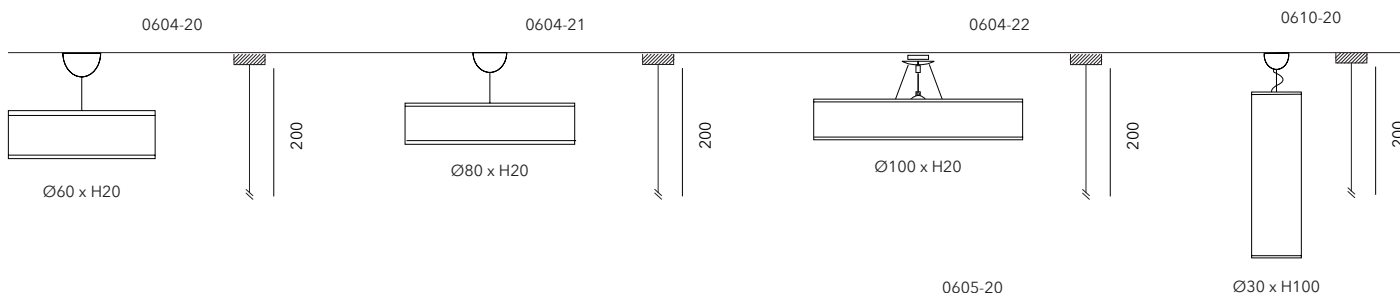

Fabric Suspension

TECHNICAL SHEET

0604-20 LOW CYLINDER

Mounting: Sospensione / Suspension

Environment: Indoor - IP20

Materials: Tessuto e Metallo / Fabric and Metal

Voltage: 220-240V 50/60Hz

Source: Bulb 3 x 10W E27 - LED

Chiusura inferiore totale plexiglass /
Total plexiglass bottom closure

0604-21 LOW CYLINDER

Mounting: Sospensione / Suspension

Environment: Indoor - IP20

Materials: Tessuto e Metallo / Fabric and Metal

Voltage: 220-240V 50/60Hz

Source: Bulb 3 x 10W E27 - LED

Chiusura inferiore totale plexiglass /
Total plexiglass bottom closure

0604-22 LOW CYLINDER

Mounting: Sospensione / Suspension

Environment: Indoor - IP20

Materials: Tessuto e Metallo / Fabric and Metal

Voltage: 220-240V 50/60Hz

Source: Bulb 3 x 10W E27 - LED

Chiusura inferiore totale plexiglass /
Total plexiglass bottom closure

0610-20 HIGH CYLINDER

Mounting: Sospensione / Suspension

Environment: Indoor - IP20

Materials: Tessuto e Metallo / Fabric and Metal

Voltage: 220-240V 50/60Hz

Source: E27 - 1 x 10W LED