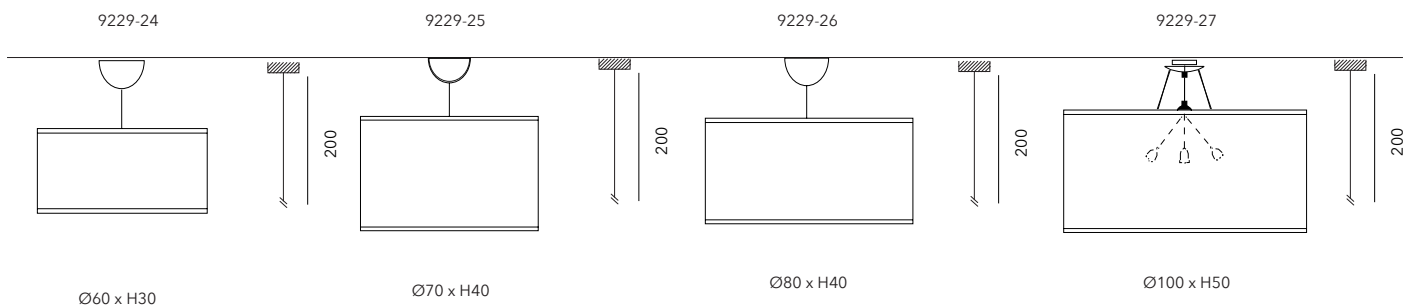

Fabric Suspension

TECHNICAL SHEET

9229-24 CYLINDER

Mounting: Sospensione / Suspension

Environment: Indoor - IP20

Materials: Tessuto e Metallo / Fabric and Metal

Voltage: 220-240V 50/60Hz

Source: Bulb 1 x 10W - E27 LED

Disponibile chiusura inferiore parziale in tessuto / Available partial fabric bottom closure

9229-25 CYLINDER

Mounting: Sospensione / Suspension

Environment: Indoor - IP20

Materials: Tessuto e Metallo / Fabric and Metal

Voltage: 220-240V 50/60Hz

Source: Bulb 1 x 10W - E27 LED

Disponibile chiusura inferiore parziale in tessuto / Available partial fabric bottom closure

9229-26 CYLINDER

Mounting: Sospensione / Suspension

Environment: Indoor - IP20

Materials: Tessuto e Metallo / Fabric and Metal

Voltage: 220-240V 50/60Hz

Source: Bulb 1 x 10W - E27 LED

Disponibile chiusura inferiore parziale in tessuto / Available partial fabric bottom closure

9229-27 CYLINDER

Mounting: Sospensione / Suspension

Environment: Indoor - IP20

Materials: Tessuto e Metallo / Fabric and Metal

Voltage: 220-240V 50/60Hz

Source: Bulb 1 x 10W - E27 LED

Disponibile chiusura inferiore parziale in tessuto / Available partial fabric bottom closure

Accessori / Accessories

9229-94

3 porta lampade / 3 lamp holders